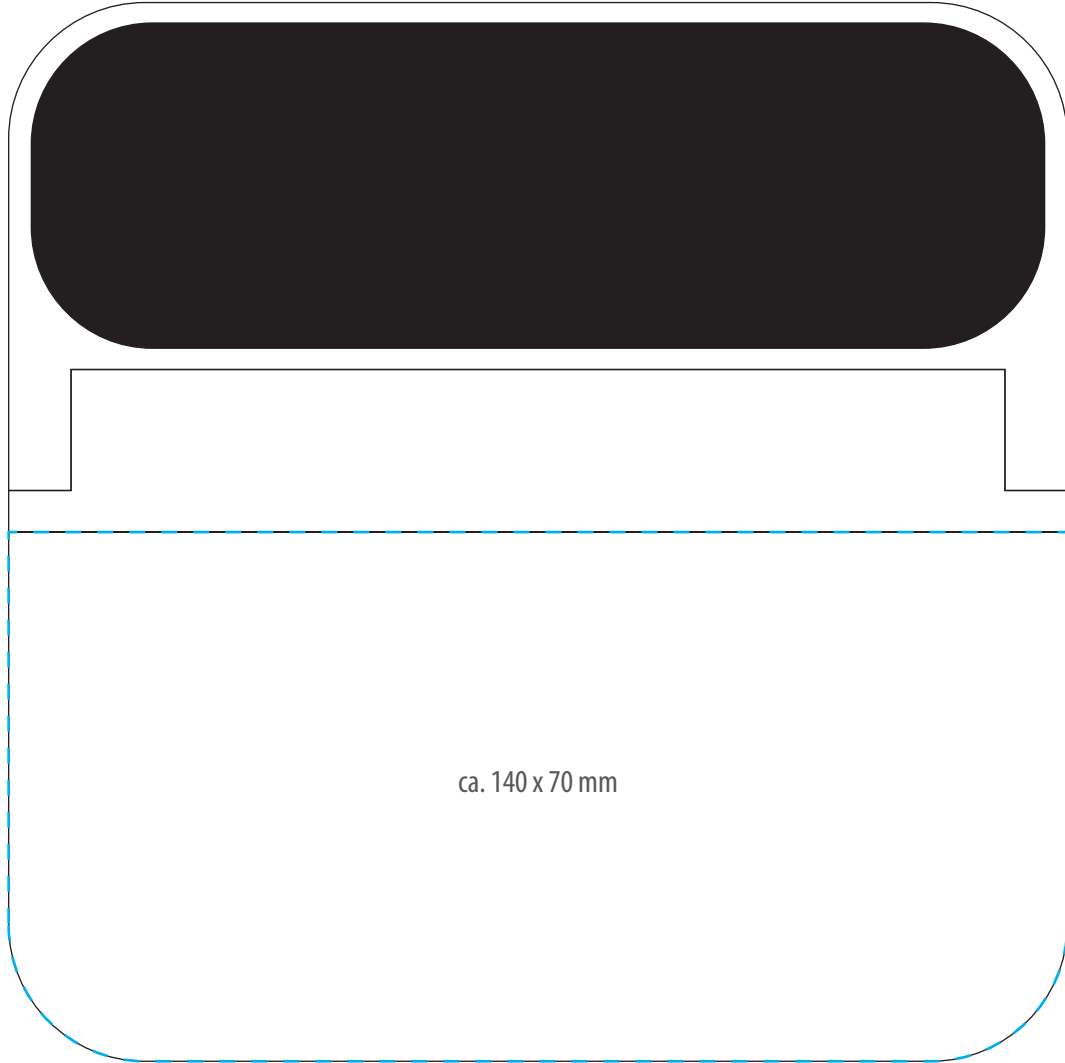

52515 REEVES-BOXBURN

Wireless charger with clock

ca. 140 x 70 mm

Printing colors:

CMYK

UV DIGITAL PRINT (UVD)