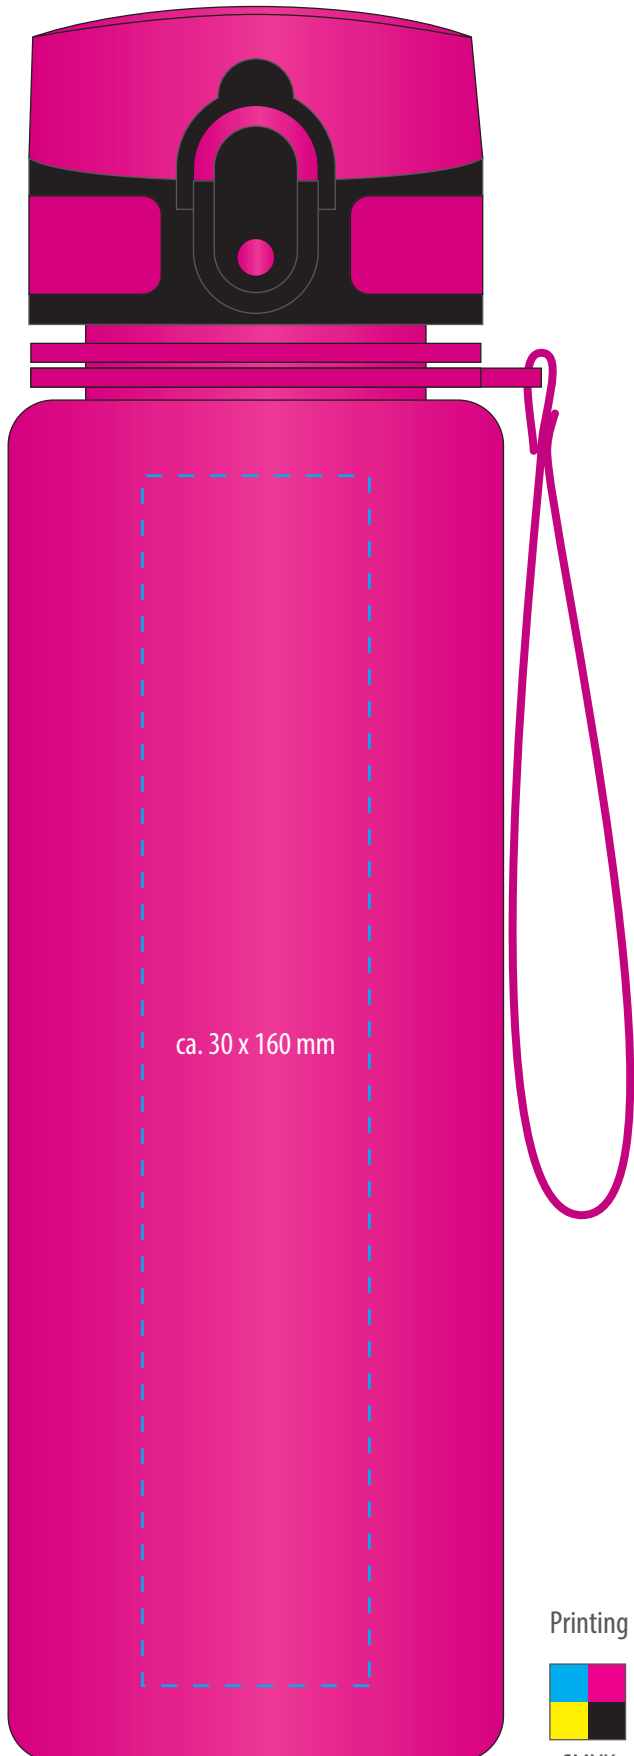

52129 RETUMBLER-CASAN

Drinking bottle

FRONT

SIDE

Printing colors:

CMYK

UV DIGITAL PRINT (UVD)