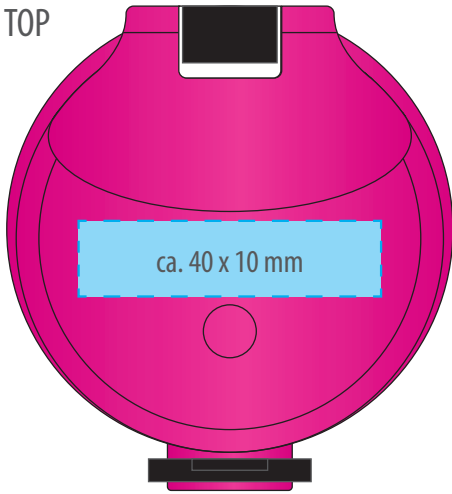

We reserve the right to make changes to the templates for technical reasons!

52129 RETUMBLER-CASAN

Drinking bottle

FRONT

SIDE

PAD PRINT (TAM)

52129 RETUMBLER-CASAN

Drinking bottle

TOP

SILVER, BLACK OR WHITE PRINT ONLY!

Printing colors:

Color 1

PAD PRINT (TAM)

DE

Legende (UVD)

Max. Druckbereich = Max. Motivgröße