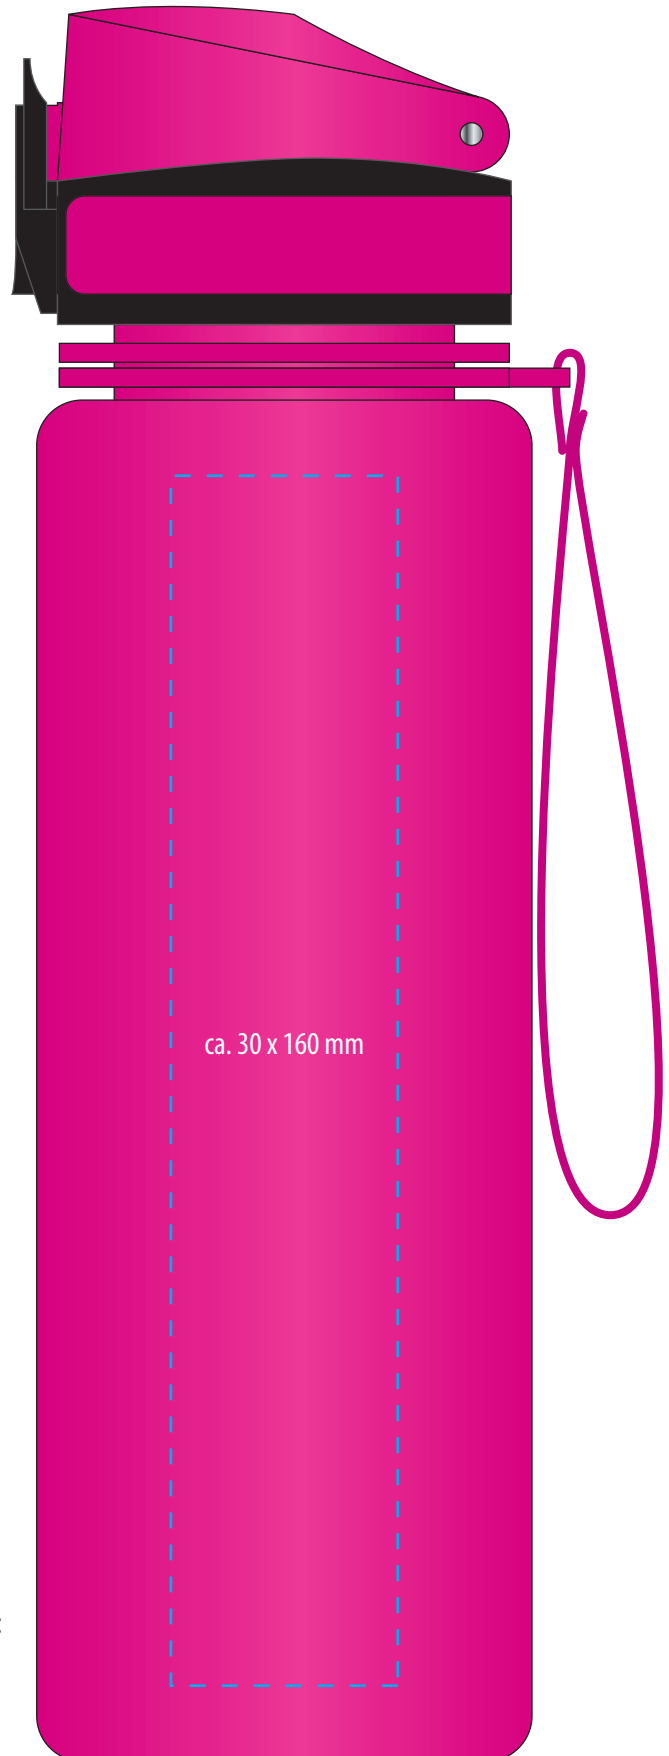

52129 RETUMBLER-CASAN

Drinking bottle

FRONT

SIDE

Printing colors:

CMYK

UV DIGITAL PRINT (UVD)